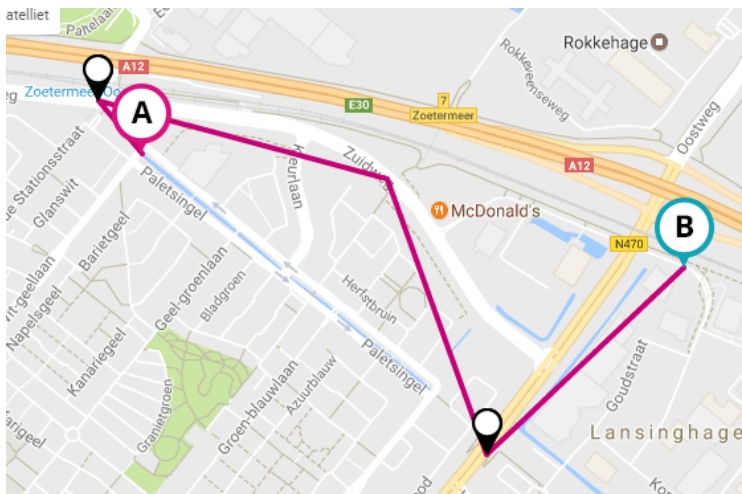

## Office Address

Instituut Fysieke Veiligheid (IFV)  
Zilverstraat 91  
2718 RP Zoetermeer  
+31 79 330 46 00

Find IFV on [Google Maps](#)

## Planning your Journey by Public Transport

Once arrived on trainstation Den Haag Centraal take the train to Zoetermeer-Oost (direction Gouda Goverwelle). Take bus 170 to Rodenrijs Metro. From busstop Oostweg it's a walking trip for about 10-12 minutes.

A= Trainstation Zoetermeer-Oost Pin = Busstop B = location IFV Zilverstraat

Plan your Journey [by Public Transport](#)

[More information](#) on travelling by Public Transport in the Netherlands

### From Utrecht (A12) Or Rotterdam (A16/A20/A12)

- > Via the A12 direction The Hague, take exit 7 to Zoetermeer.
- > After 500 m turn left to Oostweg, in the direction of Pijnacker (N470).
- > After 400 m turn right to Zuidweg
- > After 400 m take a right turn to Zilverstraat.
- > After 600 m the first building after the viaduct is IFV, turn right.